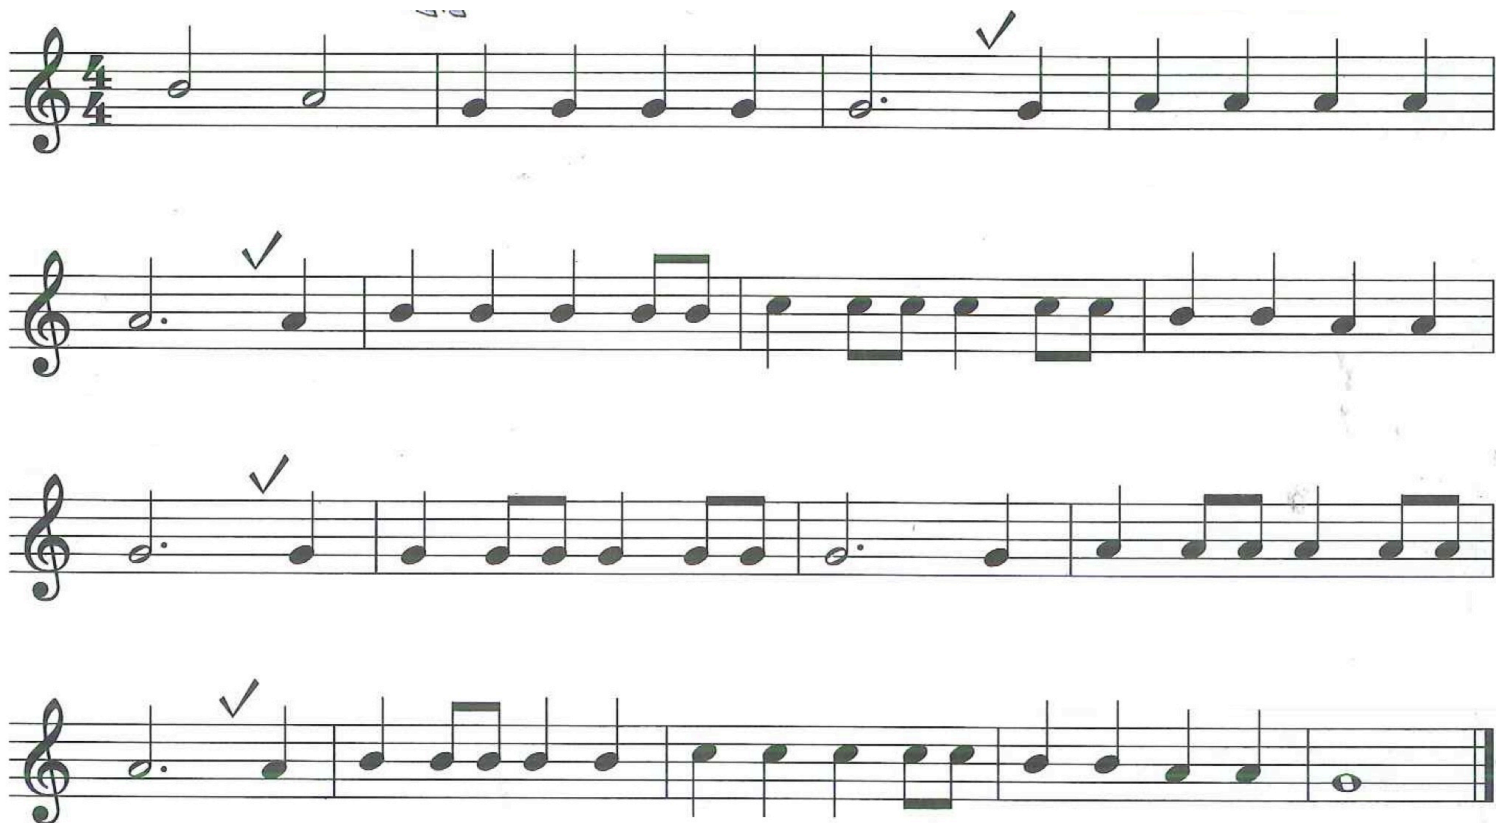

## SONG: *Down by the Station*

Down by the sta - tion ear-ly in the morn-ing, See the lit - tle puf-fer bil-lies all in a row. See the en-gine dri - ver pull the lit - tle le - ver, chuff chuff, chuff, chuff, off they go.

## SONG: *Cuckoo*

1 2 3 1 2 3 1 2 3 1 2 3

### Dotted notes

A dot after a note increases its length by half as much again.

A half note is two beats long.

+

The dot adds one beat to it.

=

A dotted half note is three beats in length.

SONG: *The Grand Old Duke of York*

A rigadoon was a popular French dance of the 17th century.

Purcell was an English composer who lived from 1659 to 1695.

Purcell